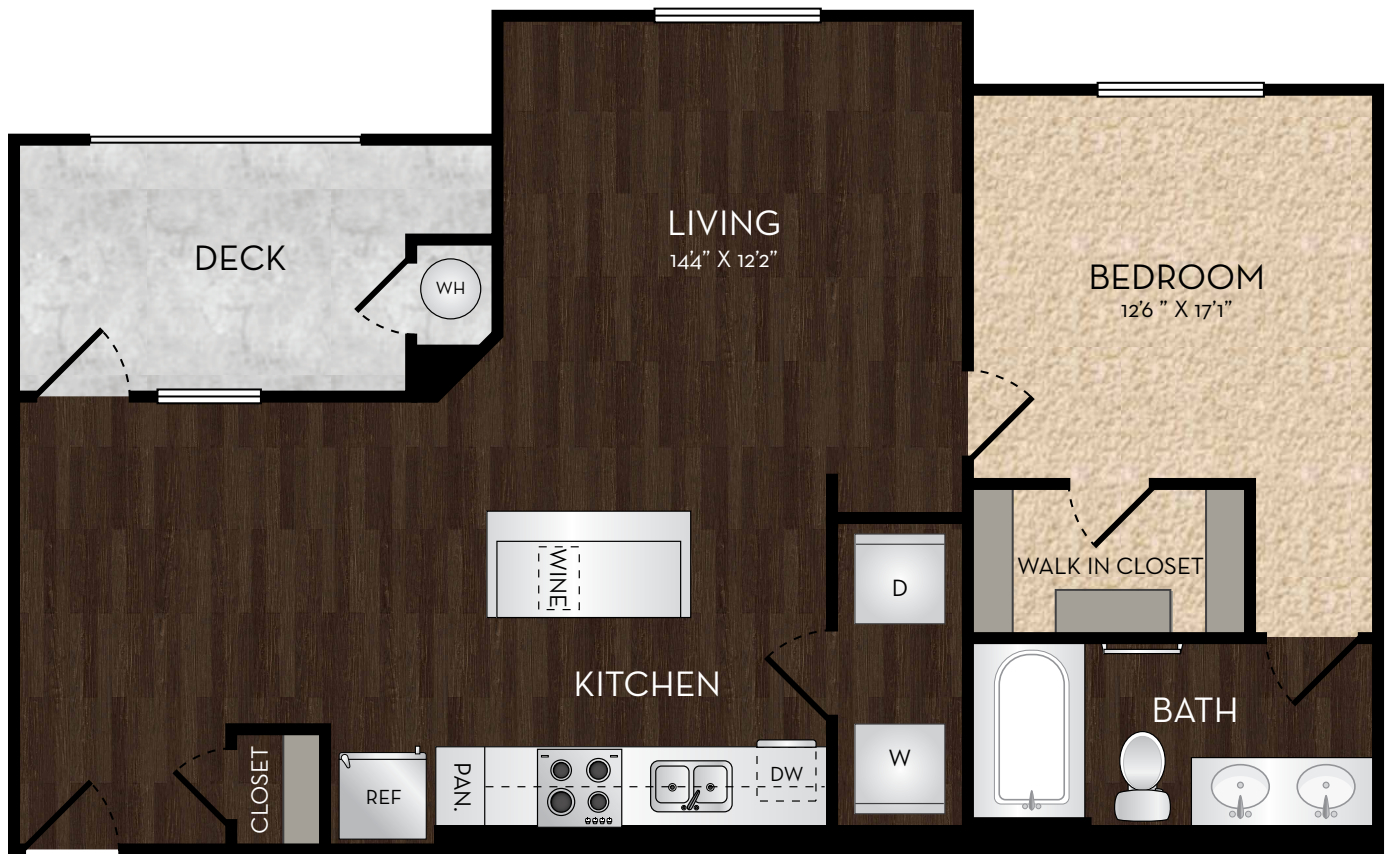

## PLAN A3

1 Bedroom • 1 Bath • Approx. 890 Sq. Ft.

ENTRY

5946 Sycamore Canyon Blvd., Riverside, CA 92507 **951-783-9700** [TheCoreSH.com](http://TheCoreSH.com)