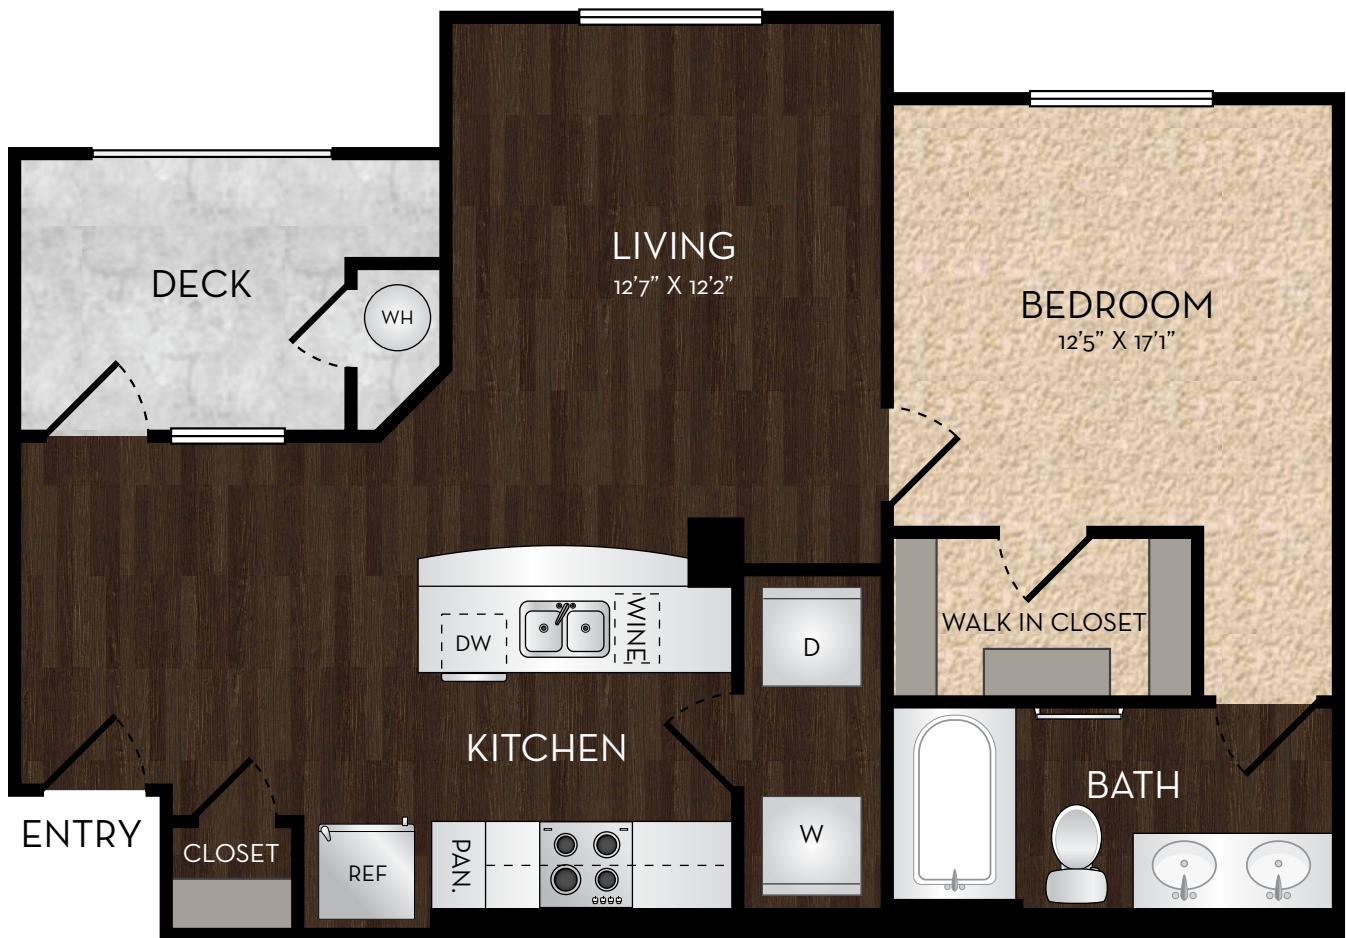

## PLAN A2

1 Bedroom • 1 Bath • Approx. 784 Sq. Ft.

5946 Sycamore Canyon Blvd., Riverside, CA 92507 **951-783-9700** [TheCoreSH.com](http://TheCoreSH.com)