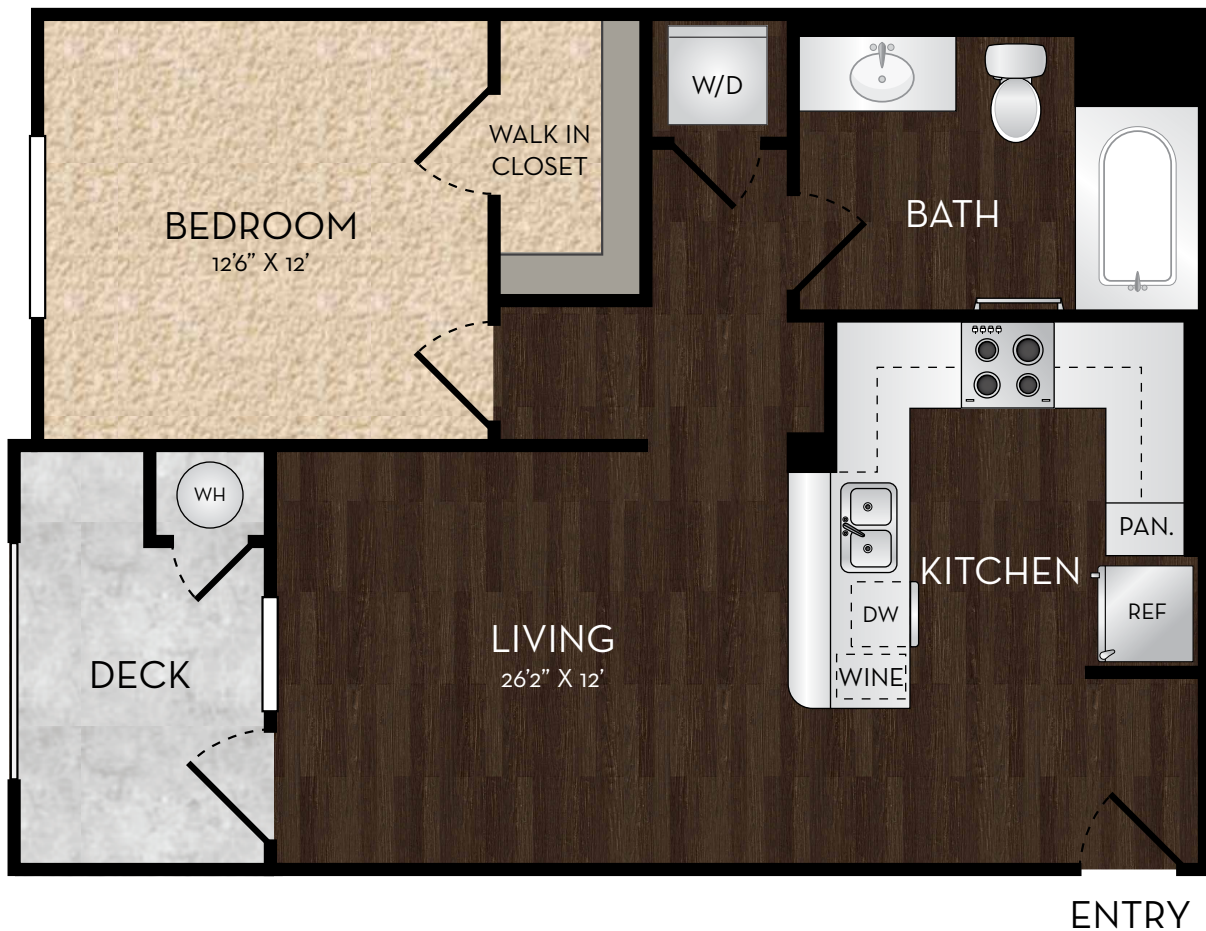

PLAN A1

1 Bedroom • 1 Bath • Approx. 713 Sq. Ft.

5946 Sycamore Canyon Blvd., Riverside, CA 92507 **951-783-9700** TheCoreSH.com